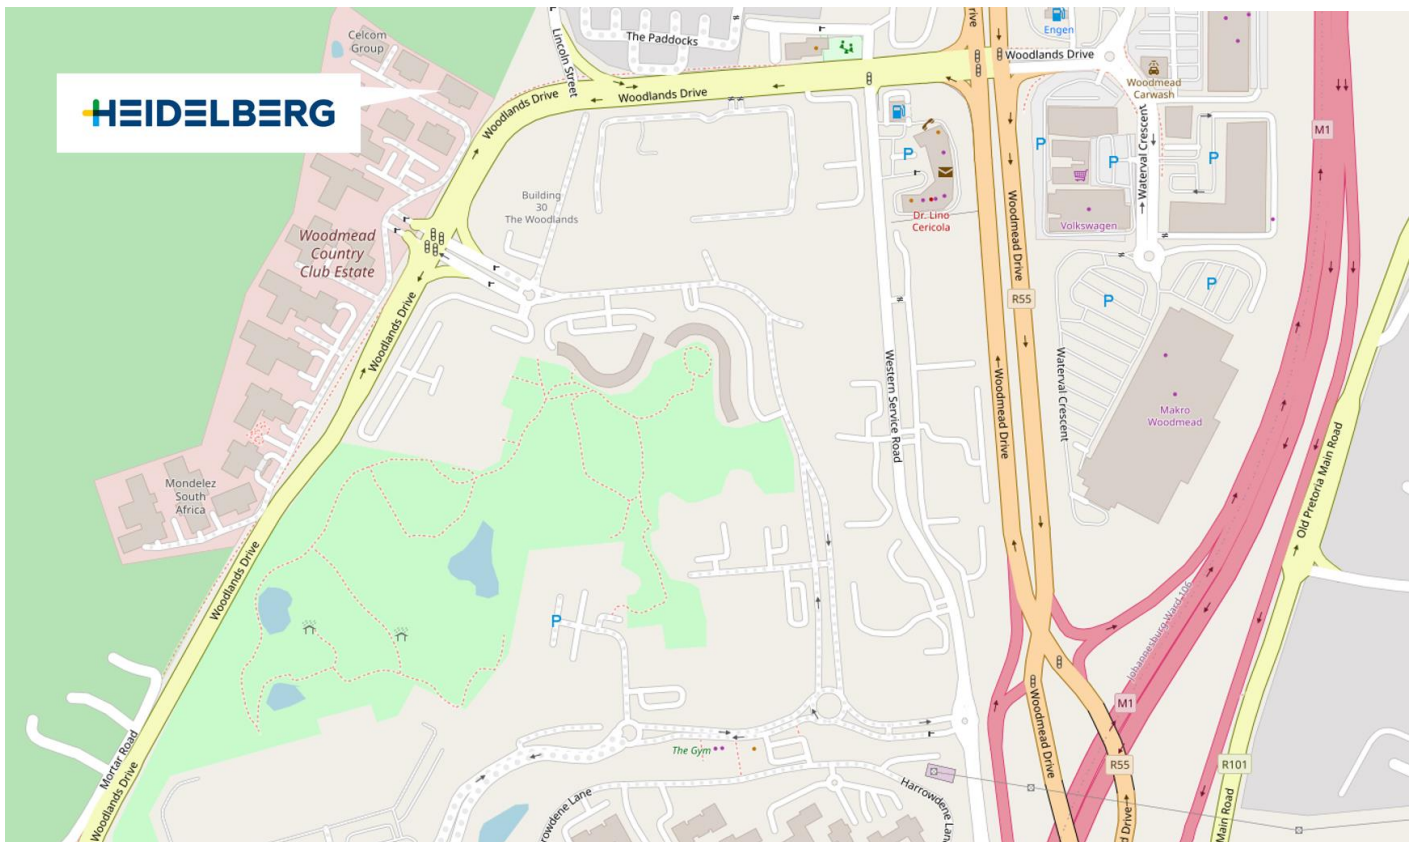

Driving directions

Heidelberg Southern Africa

Directions from Sandton (±10km)

Drive north on Rivonia Rd, then turn right into Kelvin Rd. Go straight through the 1st traffic light (Bowling Rd), veer left as the road becomes Woodlands Drive (R55). Go straight through the 2nd traffic light (Woodlands Park). At the 3rd traffic light turn left into Country Club Estate Office Park.

Directions from Johannesburg (±20km)

Take the M1 freeway north, then take Woodmead Exit (Exit 29) onto Woodmead Drive (R55). At the 1st traffic light, turn left into Woodlands Drive, at the 2nd traffic light turn right into Country Club Estate Office Park.

Directions from Pretoria (±40km)

Take N1 south, at the Buccleuch Interchange, follow the signs for Johannesburg M1, exit onto Woodmead Drive (Exit 29/R55). At the 1st traffic light turn left into Woodlands Drive. At the 2nd traffic light turn right into Country Club Estate Office Park.