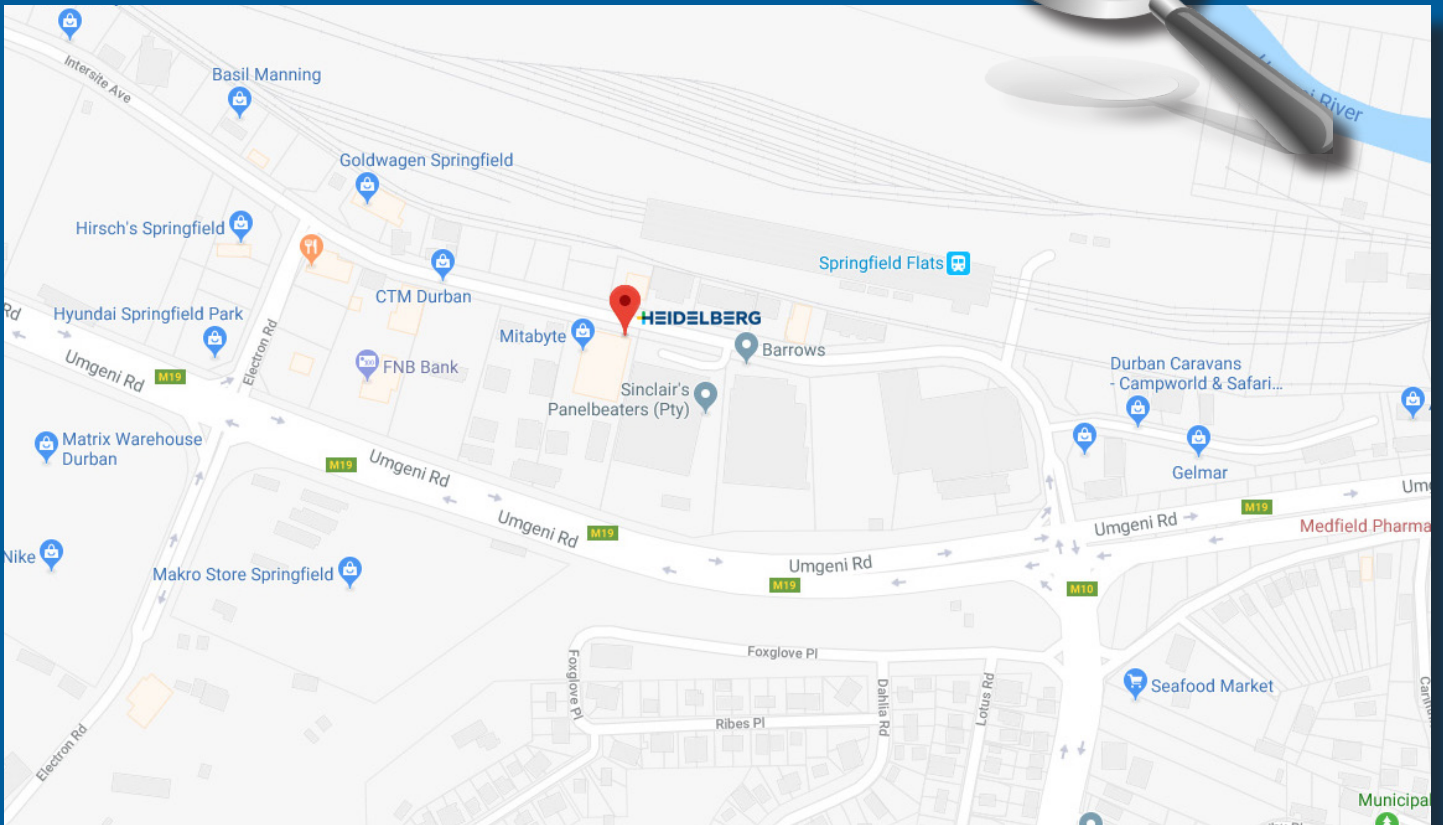

# Map to Heidelberg Graphics Durban

## Directions

### From King Shaka International Airport

King Shaka International Airport (King Shaka Dr, La Mercy, 4407)

1. Take the N2 from M65 (9 min - 5.2 km)
2. Follow N2 to Umgeni Road/M19 in Durban. Exit from N2.
3. Continue on Umgeni Rd/M19. Drive to Intersite Avenue.

### From Durban Central

1. Head west on Monty Naicker Road towards Dr Yusuf Dadoo Street.
2. Continue onto N3.
3. Use the left two lanes to take exit 4 towards M10/Brickfield Road.
4. Continue straight onto Intersite Avenue.