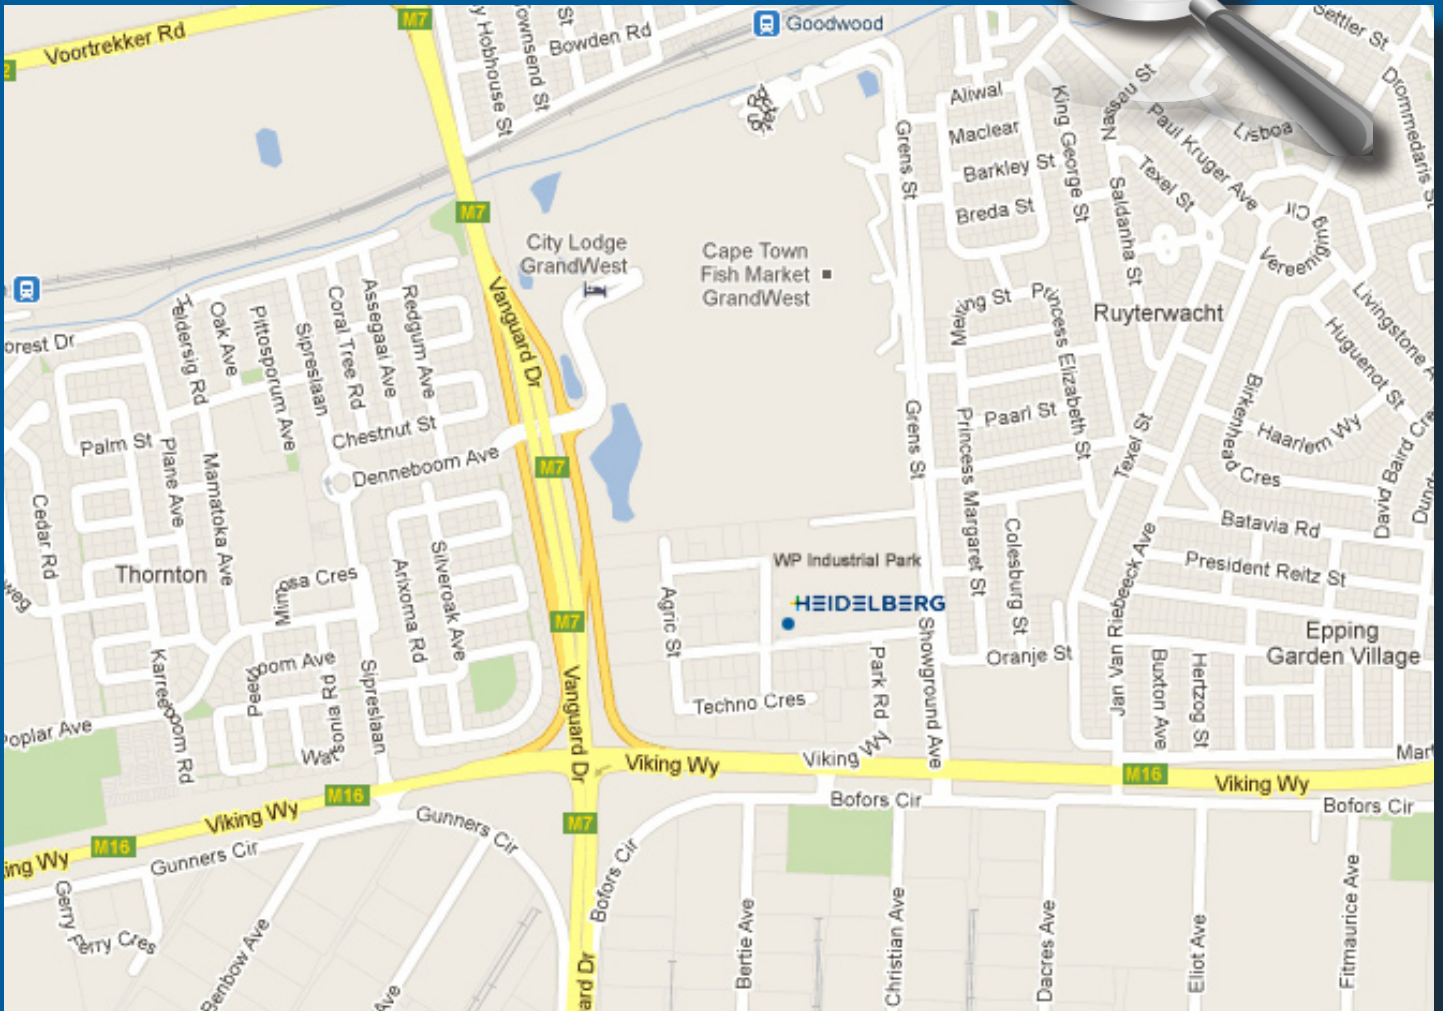

Map to Heidelberg Graphics Cape Town

Directions

From Cape Town International Airport

1. Head southwest, turn left onto AIRPORT APPROACH ROAD.
2. Merge onto SETTLERS WY/N2 via the ramp to Cape Town.
3. Take exit 14 for M7/VANGUARD DRIVE toward BONTEHEUWEL.
4. Turn right onto VANGUARD DRIVE.
5. Turn right onto VIKING WY.
6. Slight left to stay on VIKING WY.
7. Turn left onto MAIL STREET.

From Cape Town City Centre

1. Head northwest on WALE STREET toward BURG STREET.
2. Make a U-turn at BREE STREET.
3. Continue onto ADDERLEY STREET and then turn right onto STRAND STREET.
4. Continue onto NEW MARKET STREET/R102 and continue to follow R102.
5. Turn right onto VANGUARD DRIVE.
6. Take the 1st left onto VIKING WY and slight left to stay on VIKING WY.
7. Turn left onto MAIL STREET.

GPS Coordinates

33° 55' 30.22" E
018° 32' 50.06" E