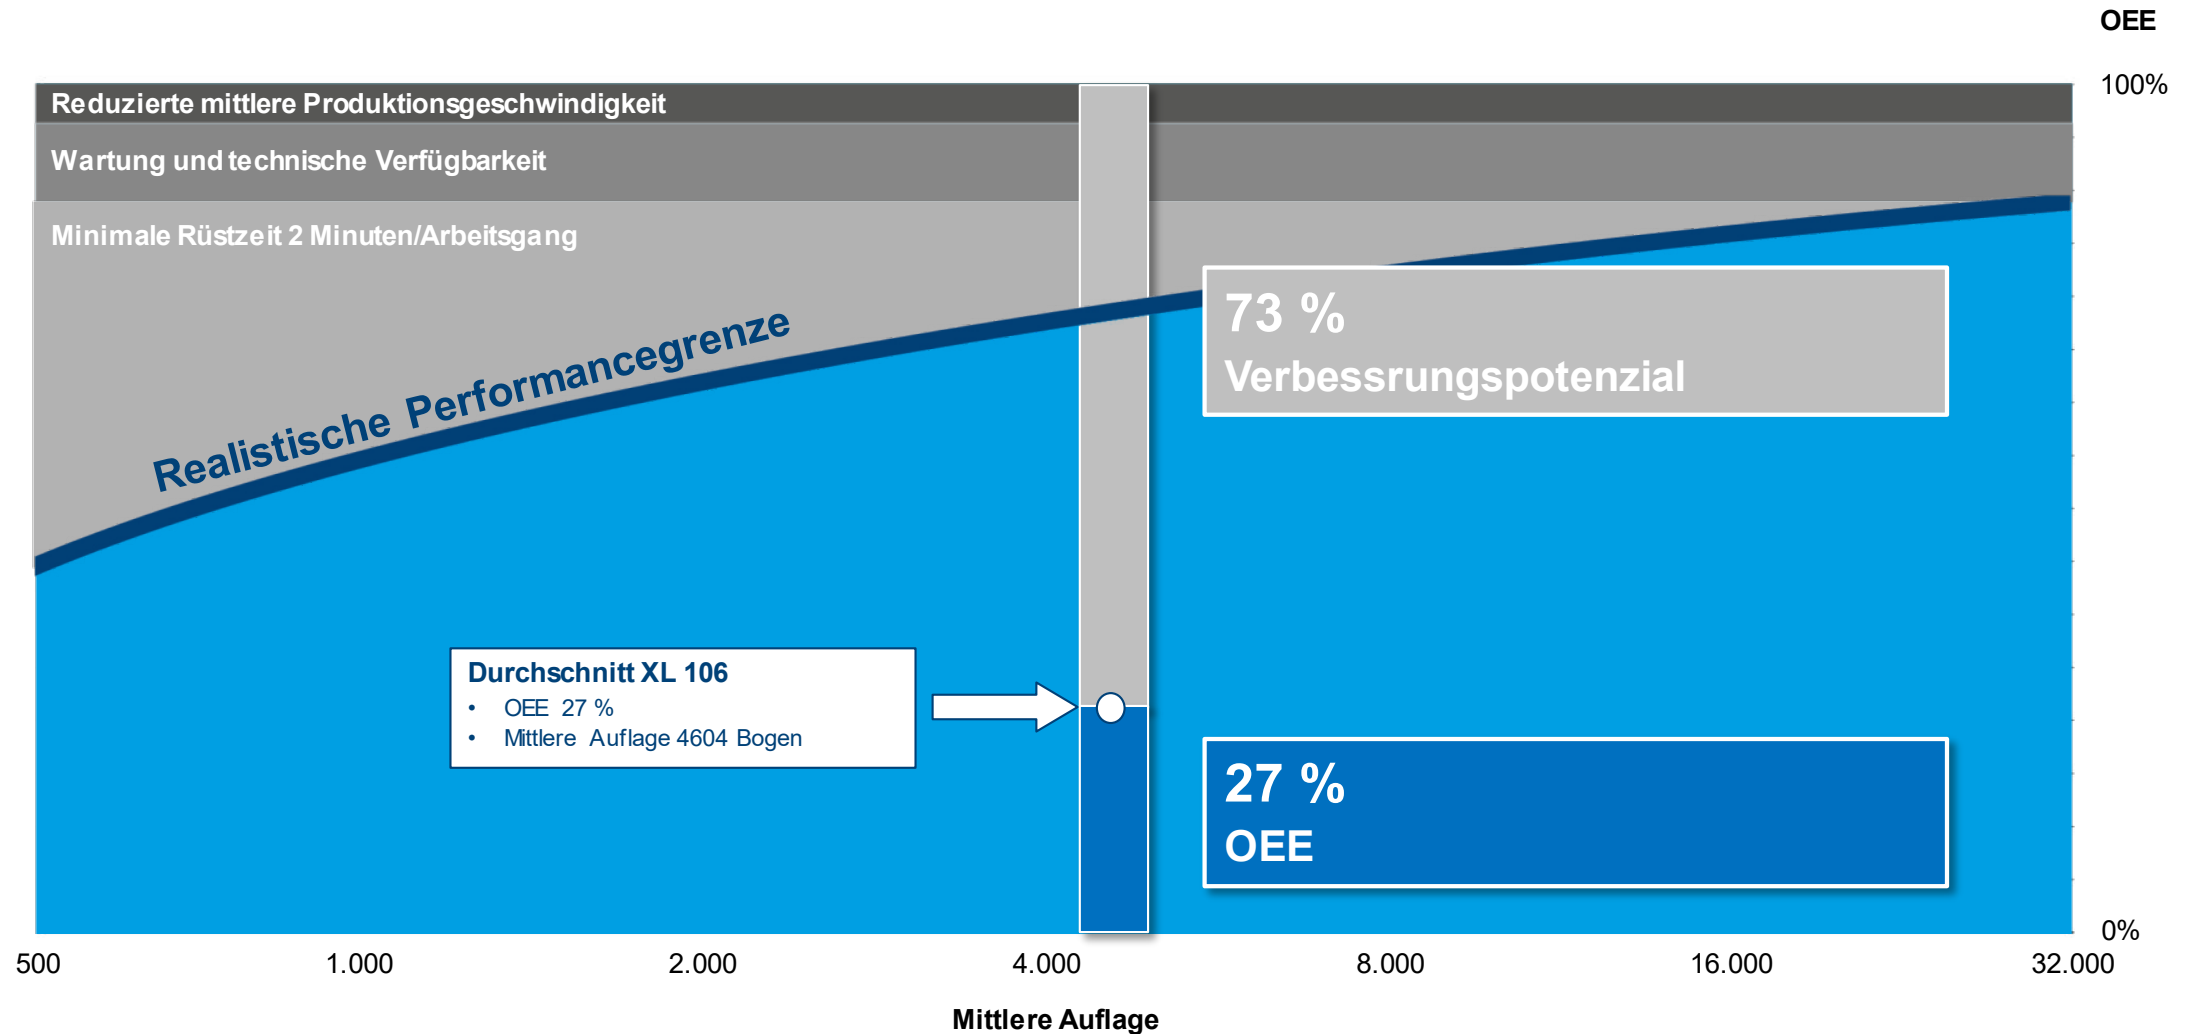

Overall Equipment Effectiveness (OEE) Analyse. Speedmaster XL 106.