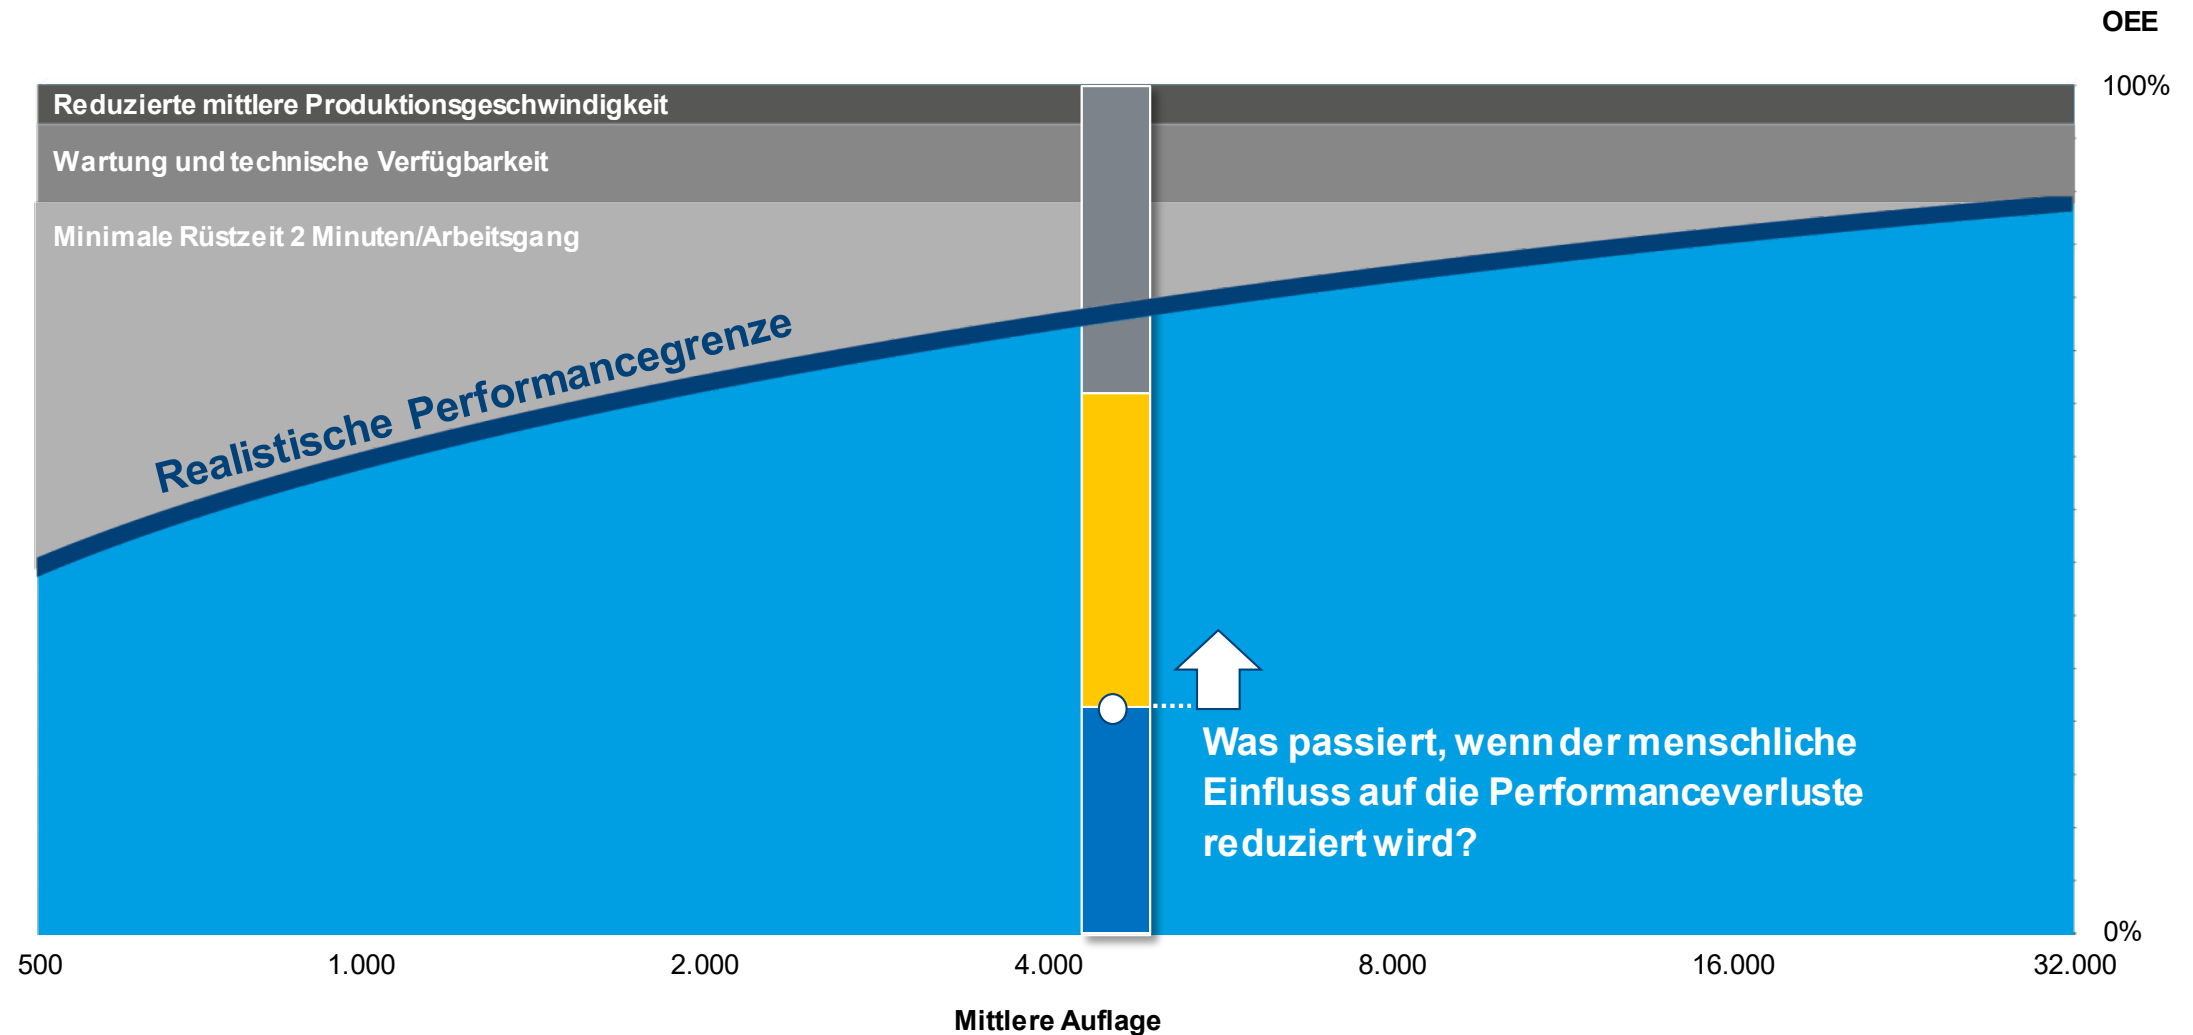

Overall Equipment Effectiveness (OEE) Analyse. Speedmaster XL 106.