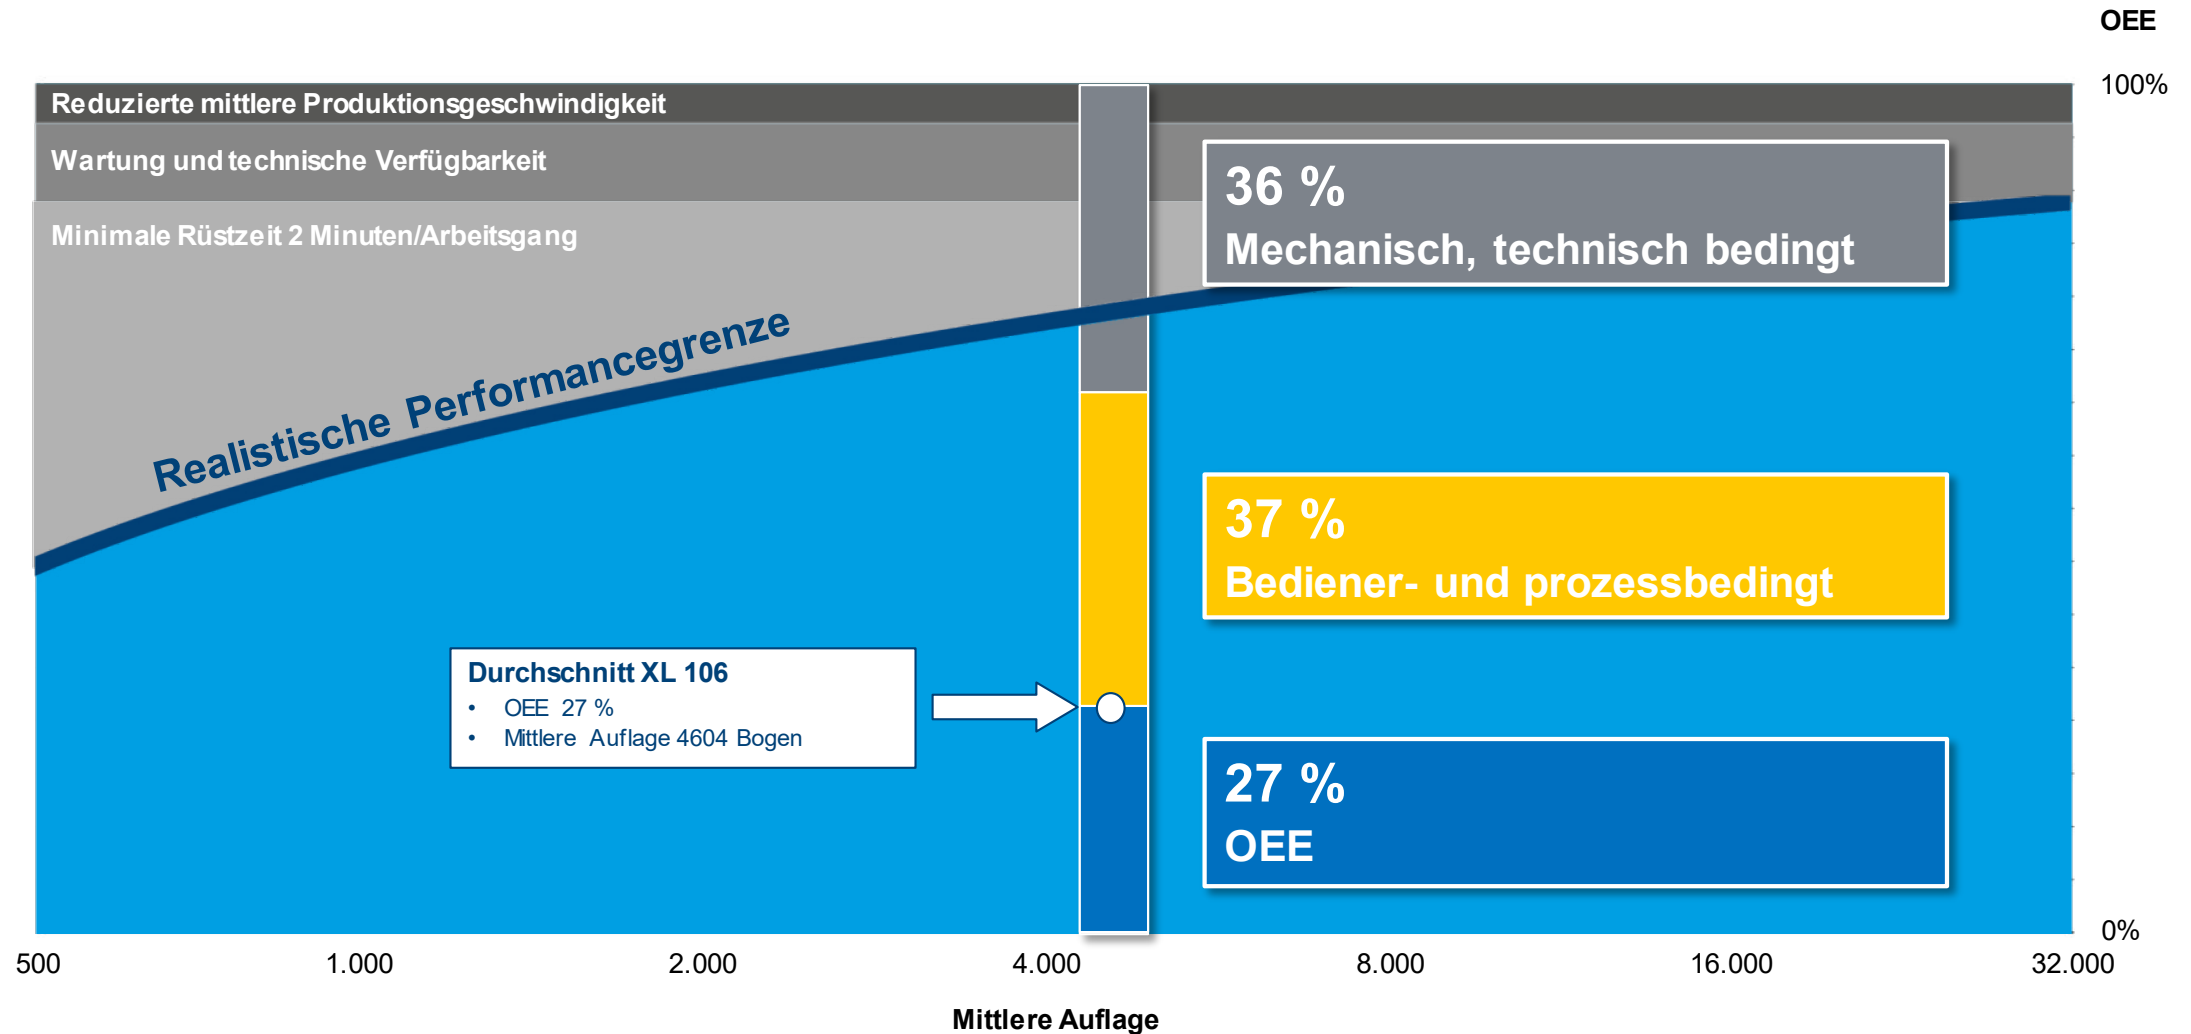

Overall Equipment Effectiveness (OEE) Analyse. Speedmaster XL 106.