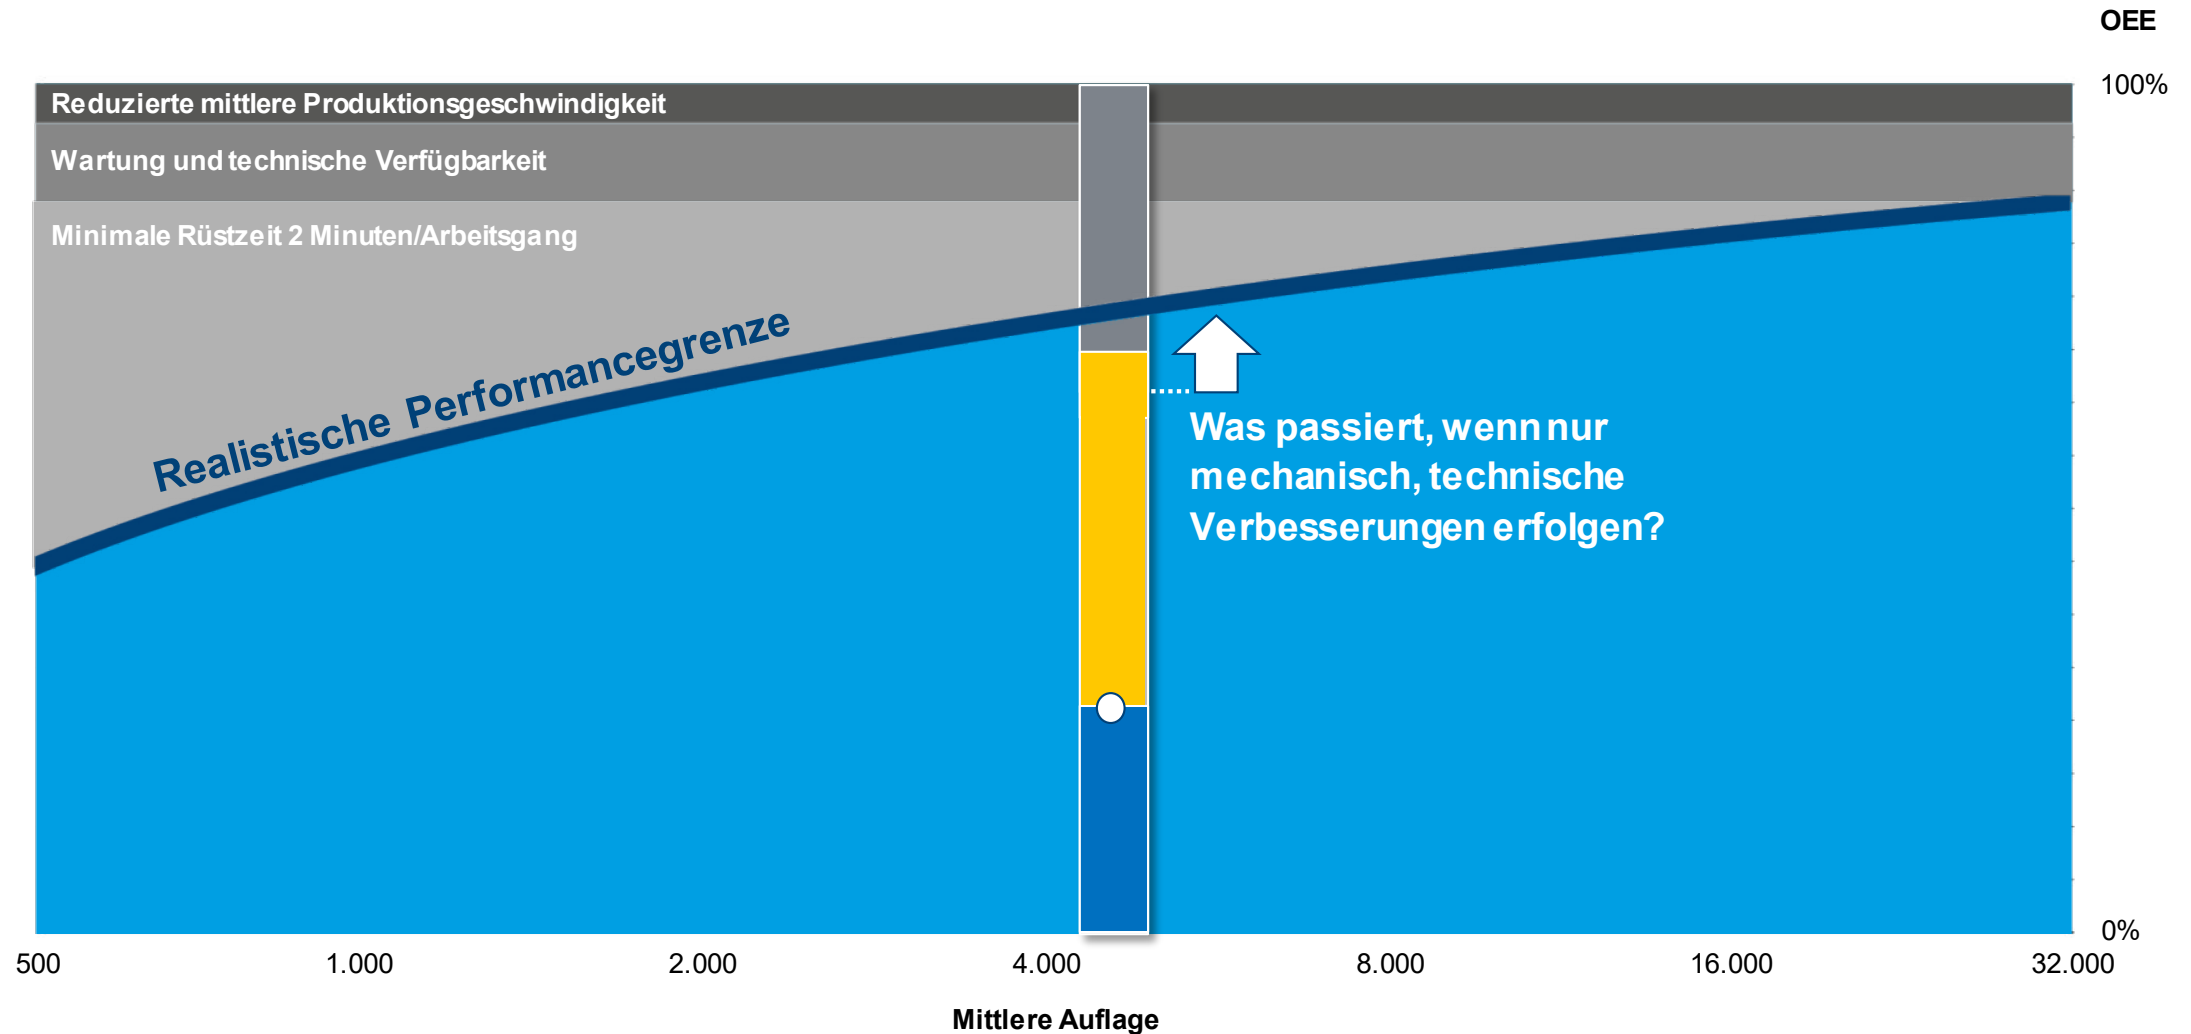

Overall Equipment Effectiveness (OEE) Analyse. Speedmaster XL 106.