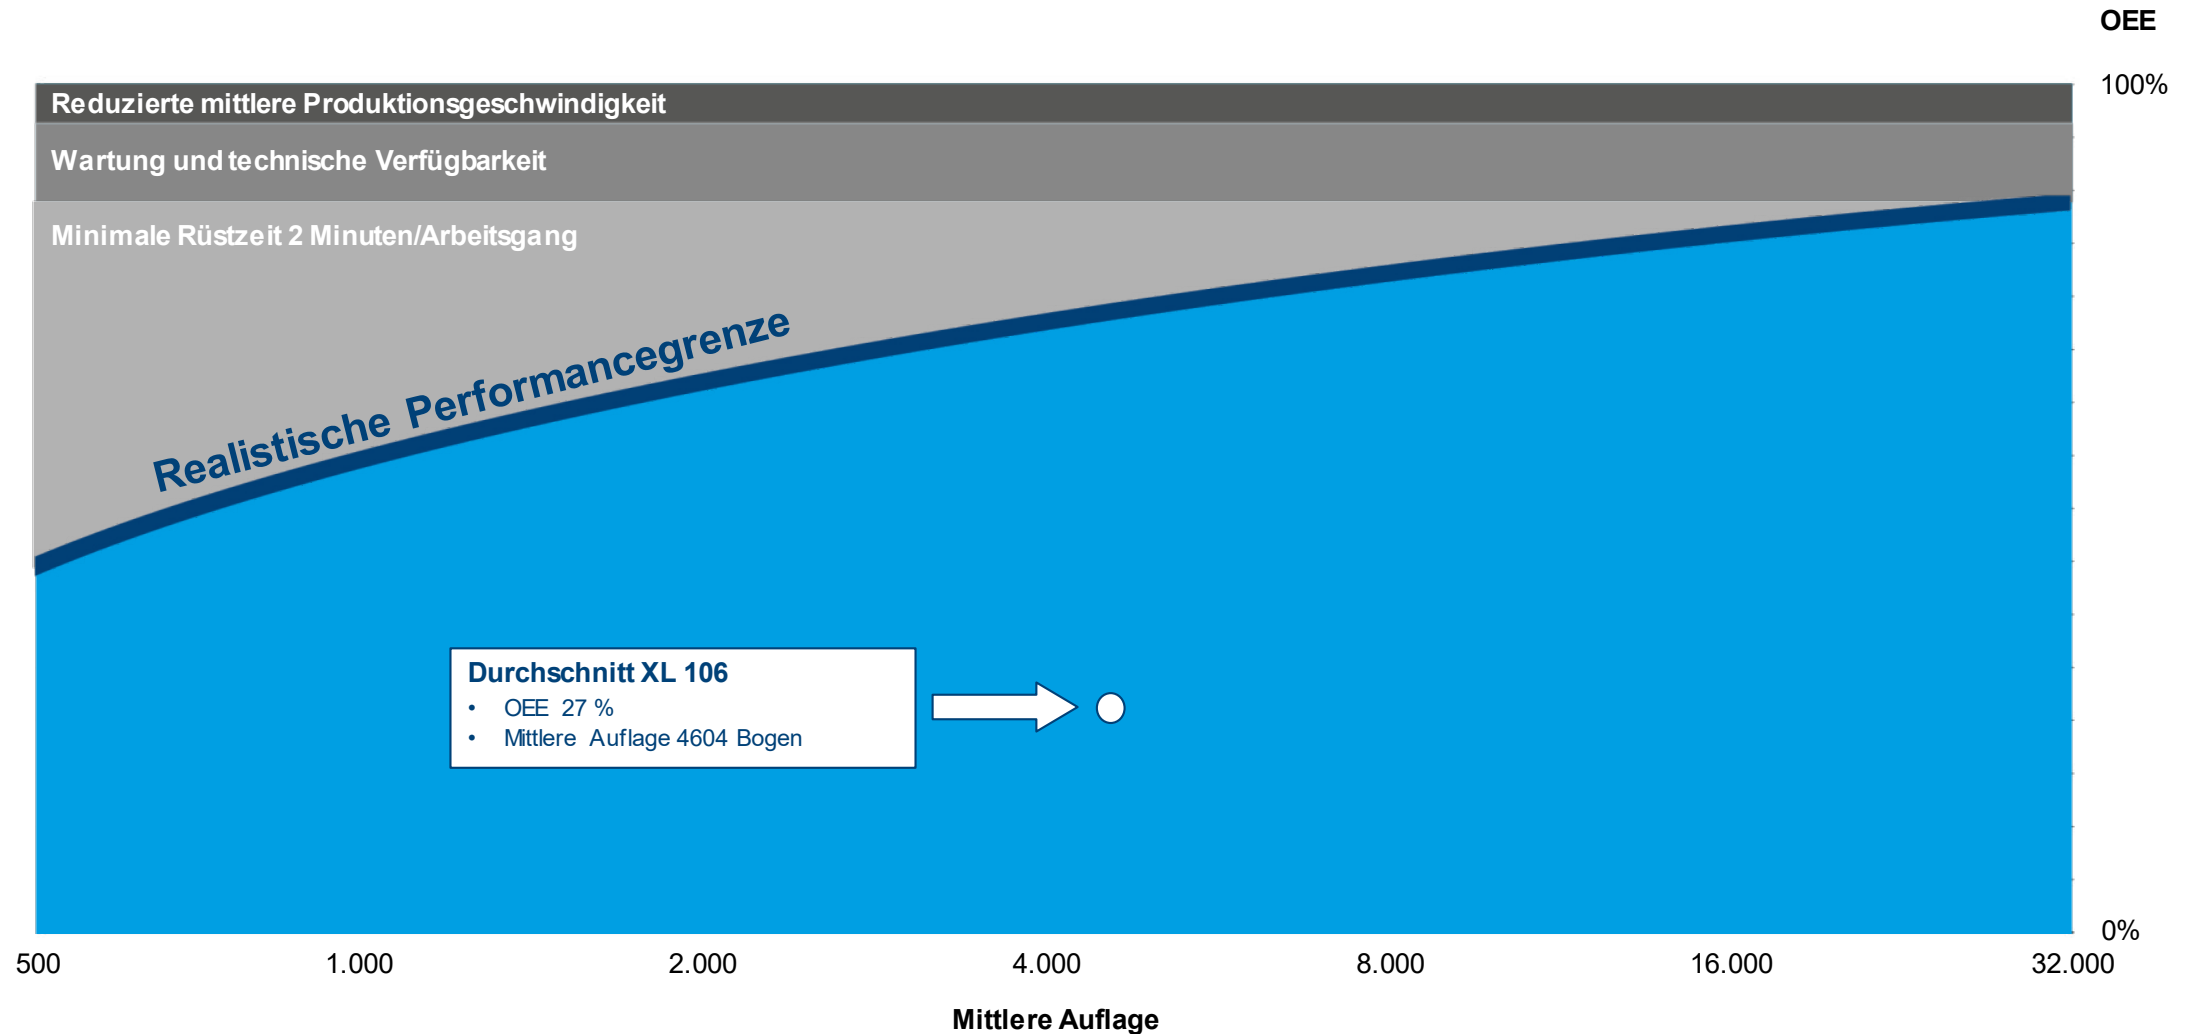

# Overall Equipment Effectiveness (OEE) Analyse. Speedmaster XL 106.