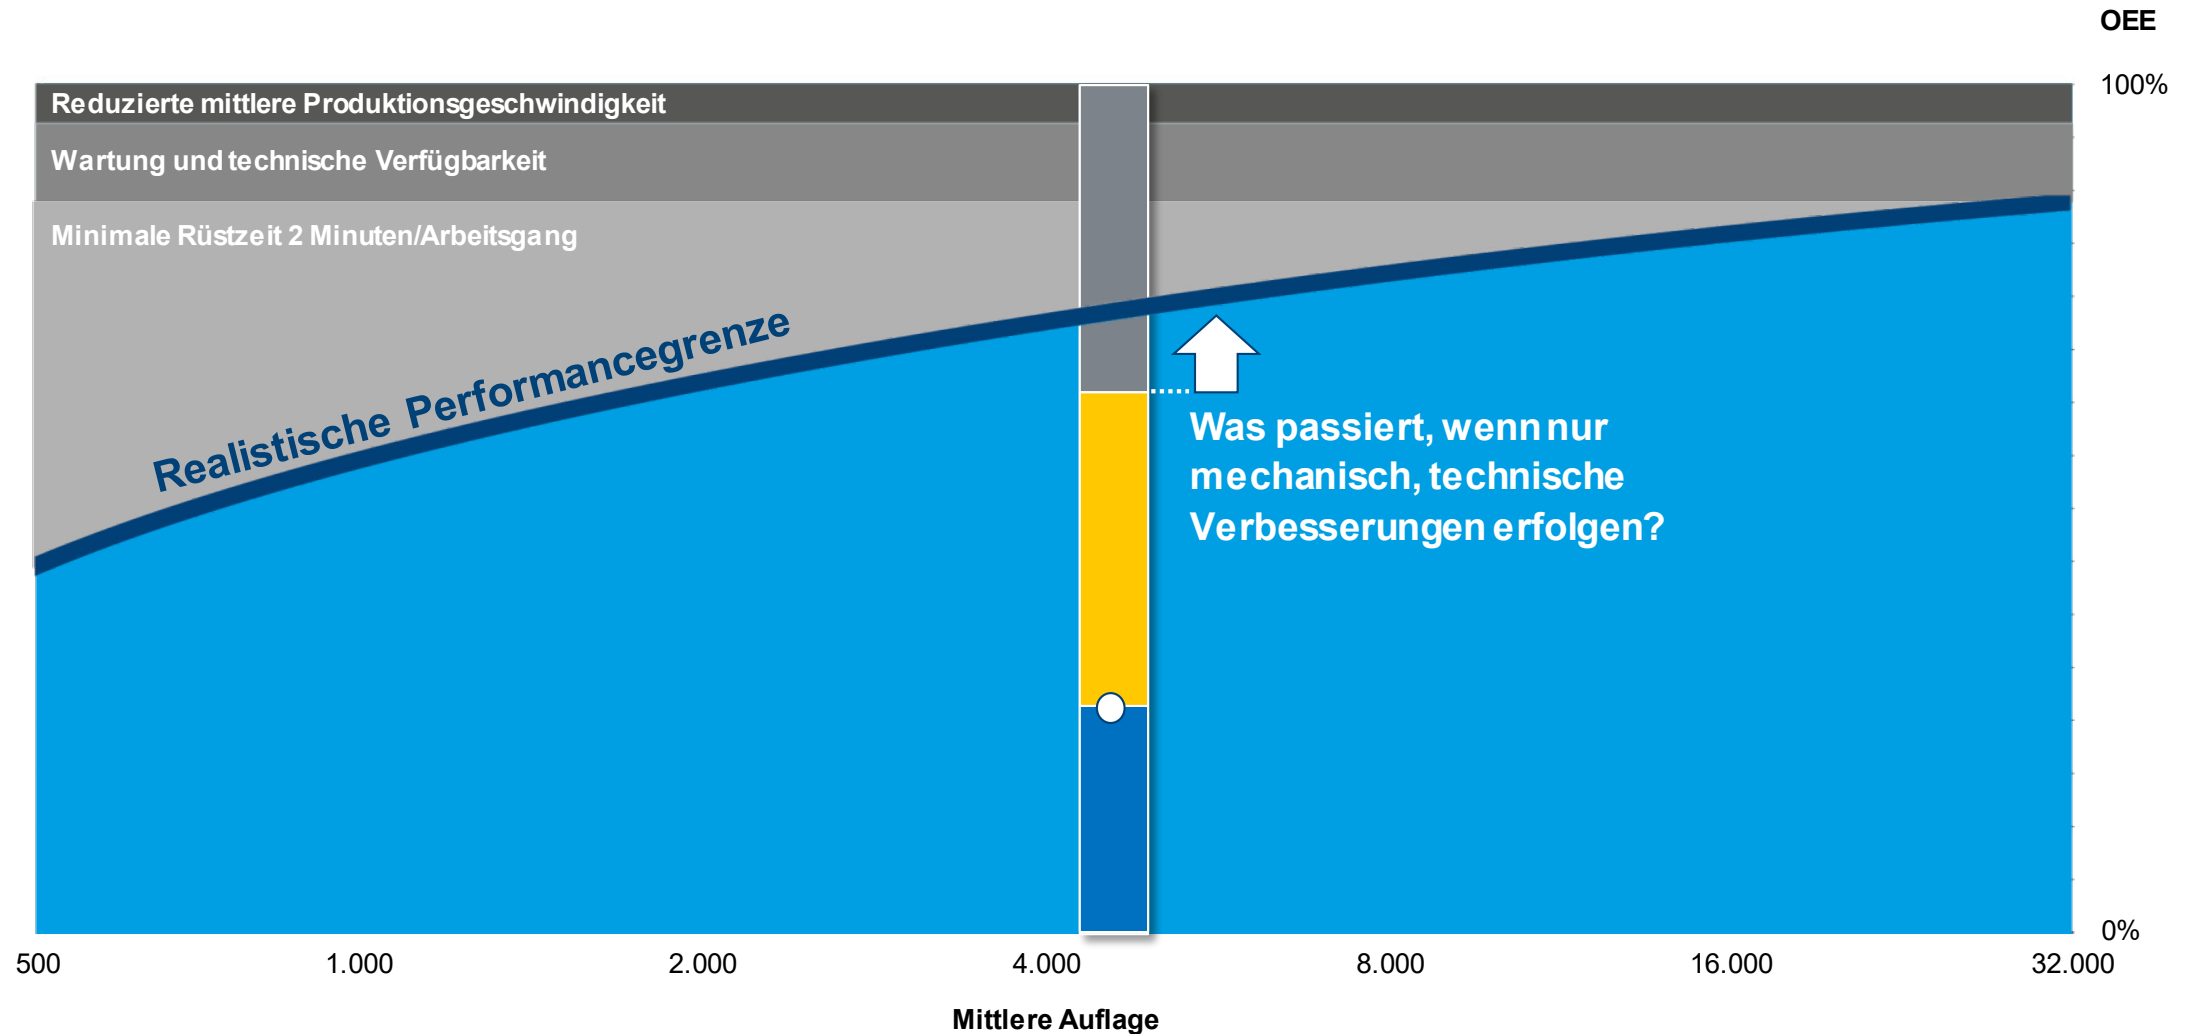

Overall Equipment Effectiveness (OEE) Analyse. Speedmaster XL 106.