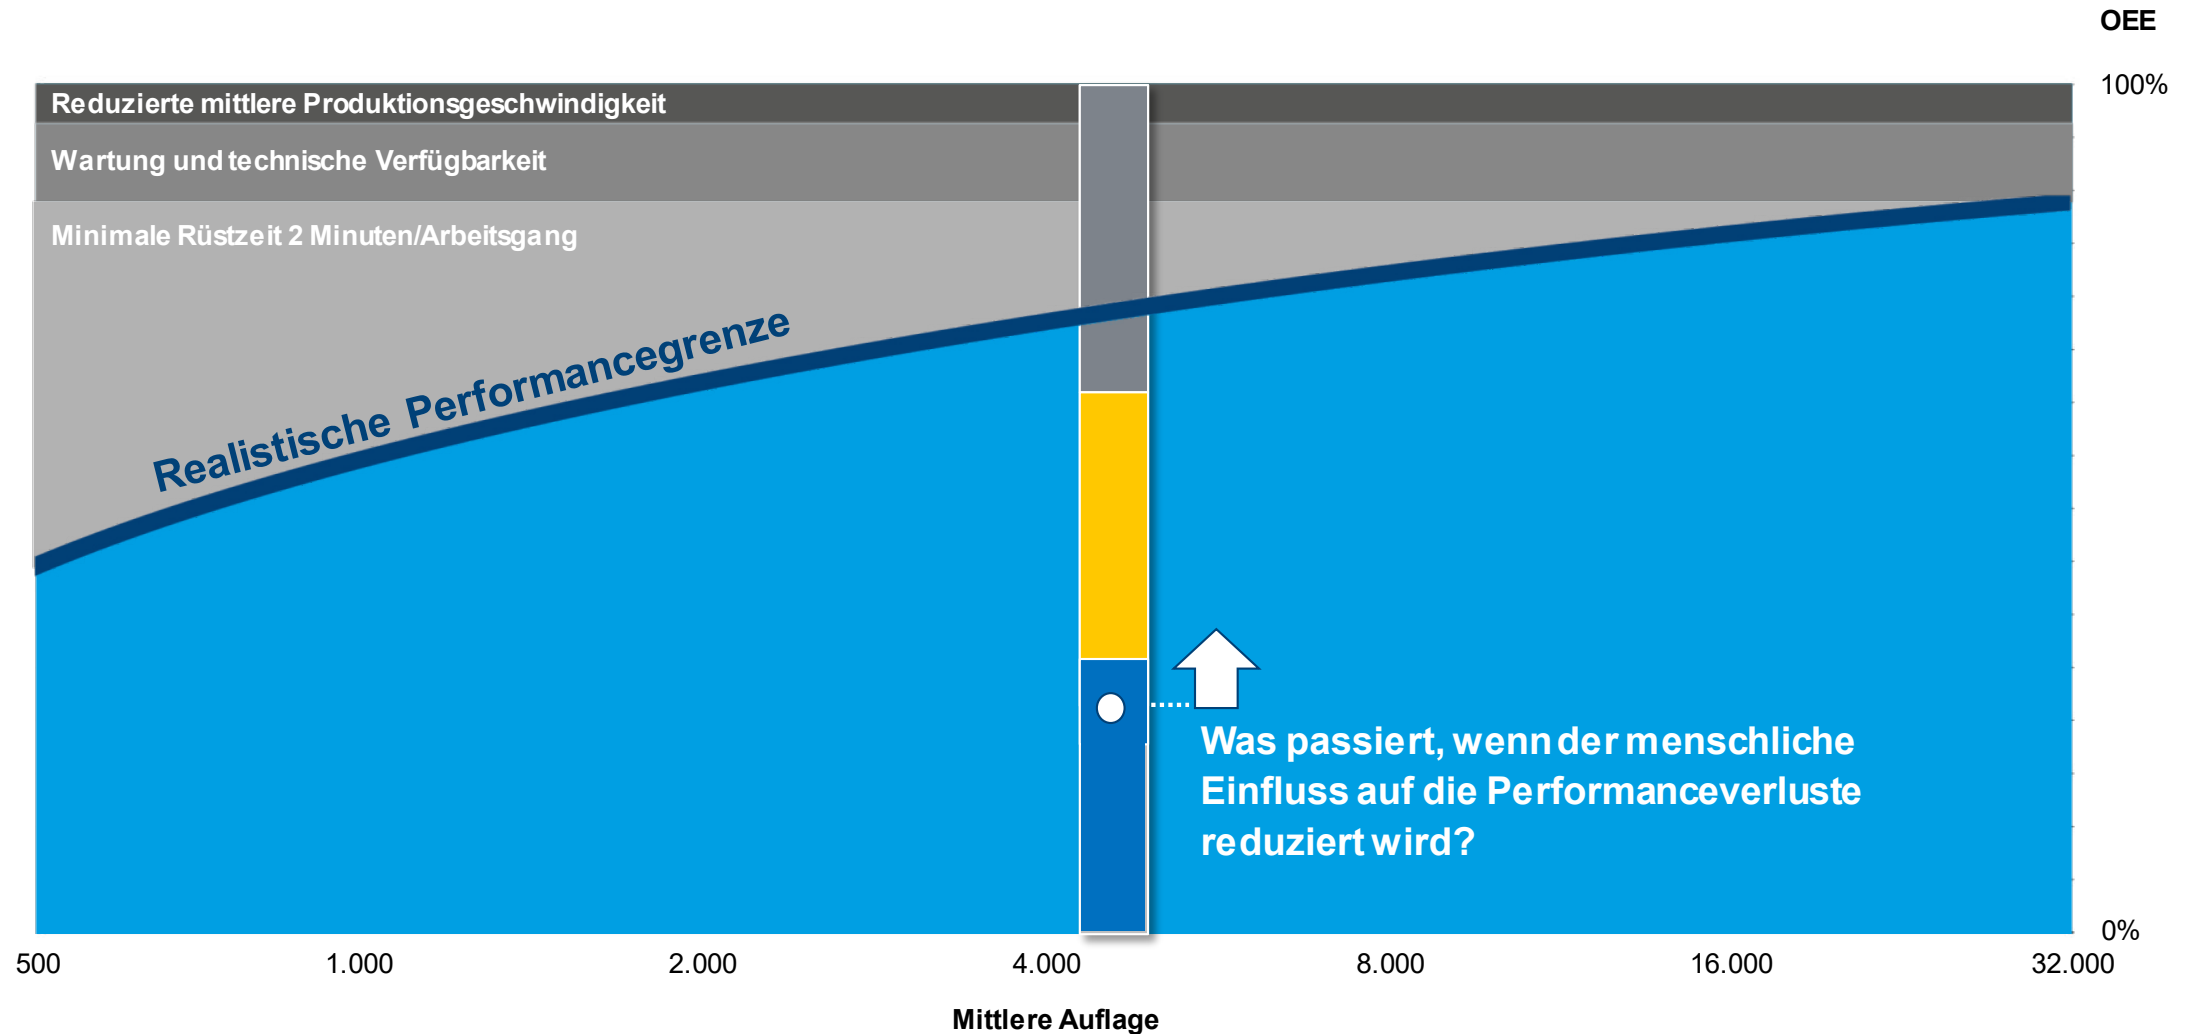

Overall Equipment Effectiveness (OEE) Analyse. Speedmaster XL 106.