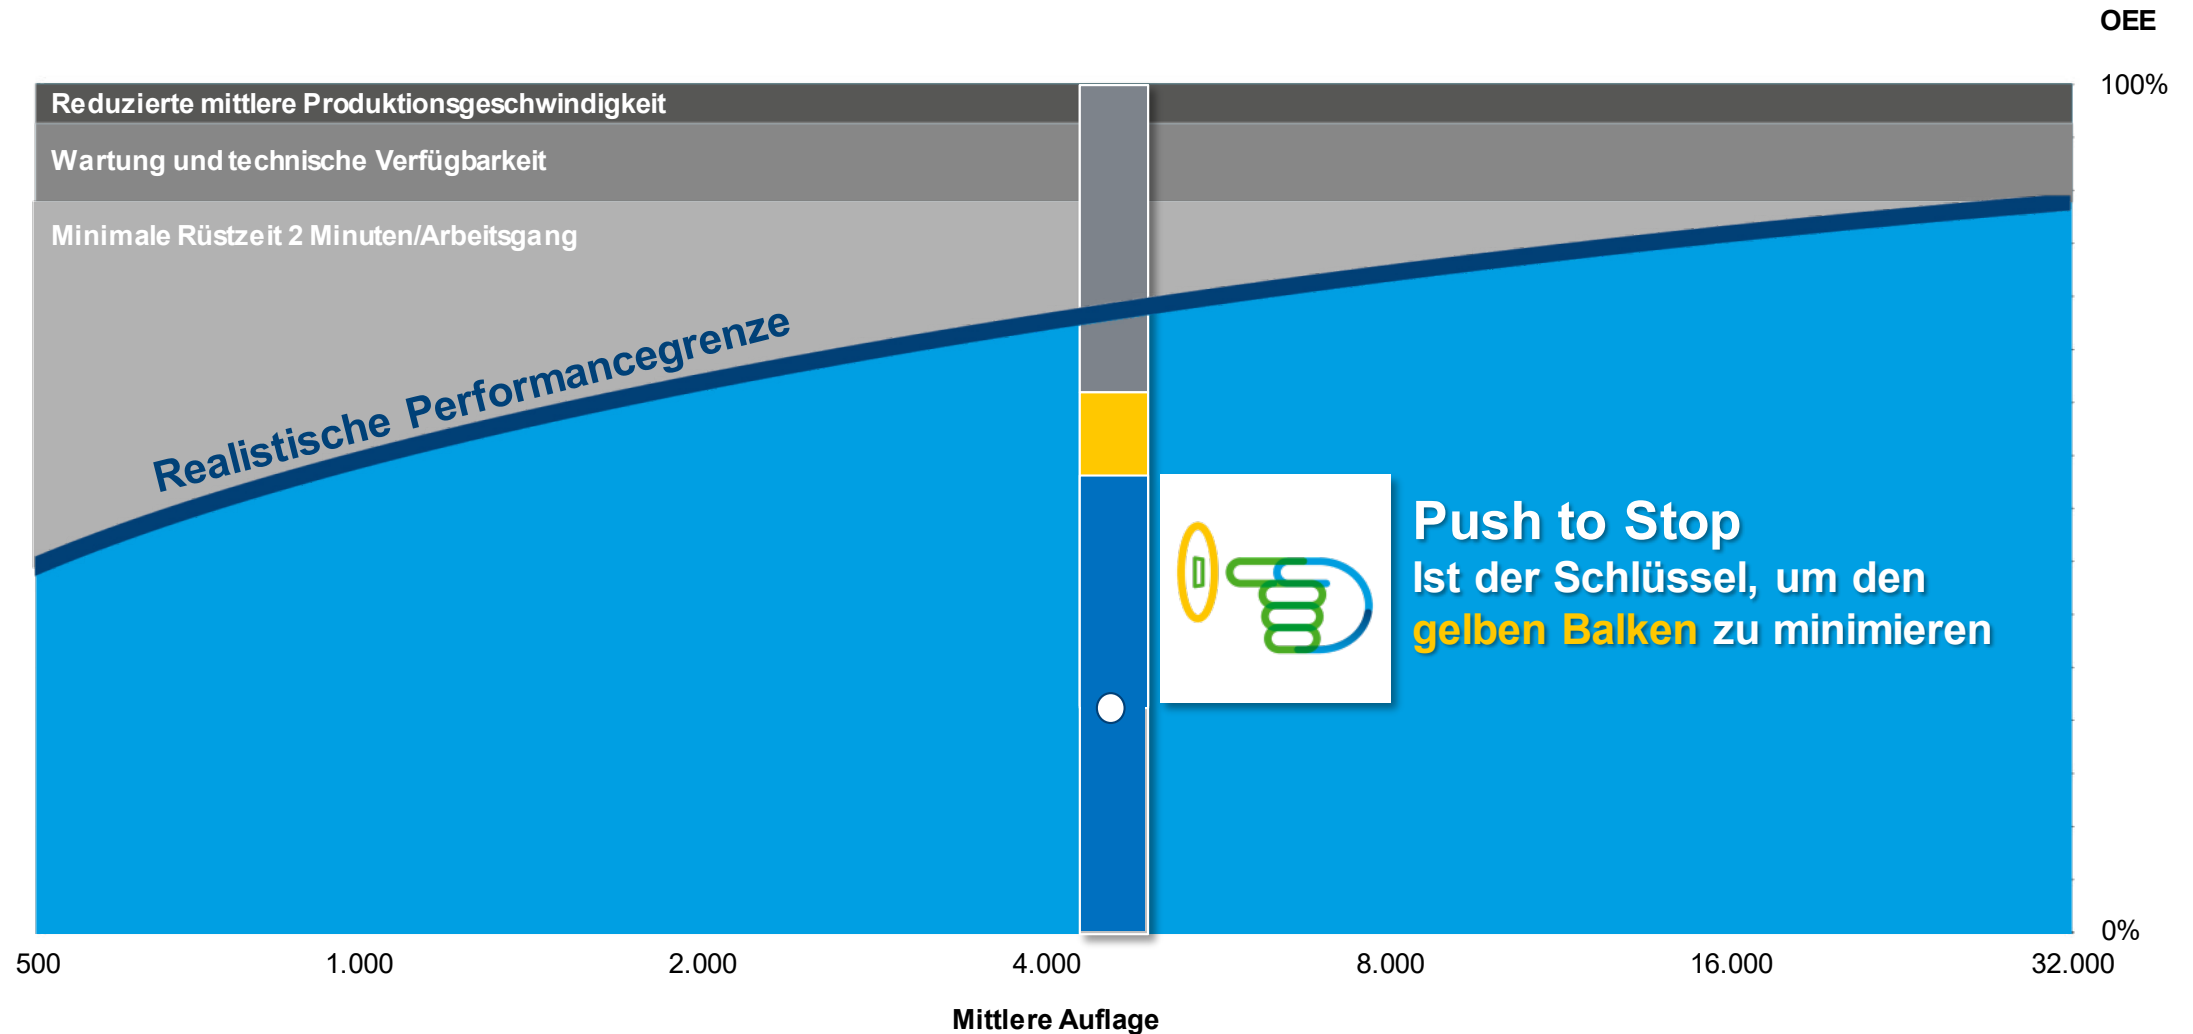

Overall Equipment Effectiveness (OEE) Analyse. Speedmaster XL 106.