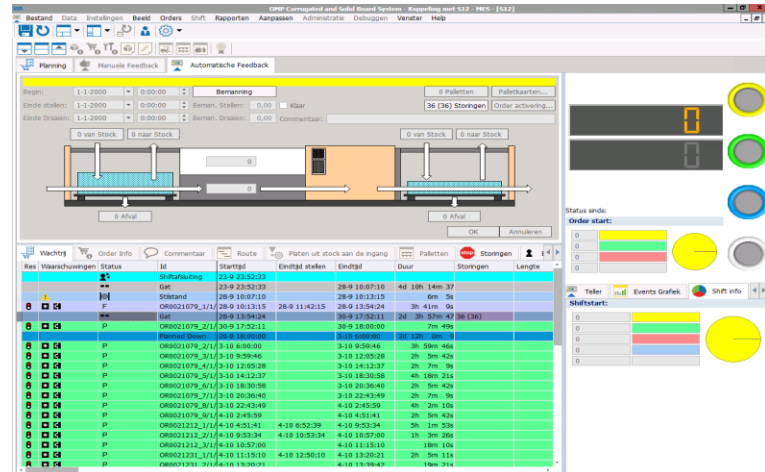

Investments