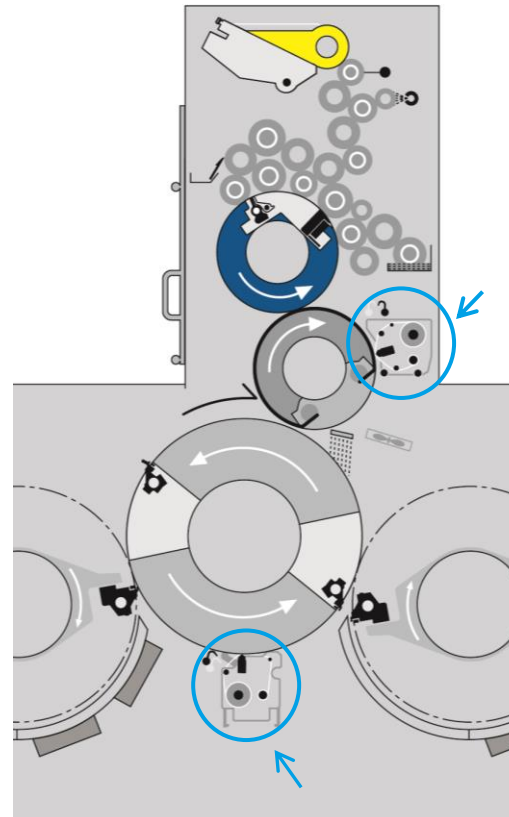

Washup Devices for Blanket and Impression Cylinder

- → Comfortable slide-in cloth system
- → Simultaneous washing of blanket and impression cylinder of all printing units
- → Optimized, individual washing programs
- → Washing programs selectable via Prinect Press Center 2
- → Automatic rolling-up of used washup cloth, approx. 100-120 washing cycles per role

Benefits

- → Productivity at a high level
- → Simple handling and maintenance
- → Reduced consumption of washup agent and washup cloth
- → Constantly high print quality

Blanket cylinder washup device

Impression cylinder washup device