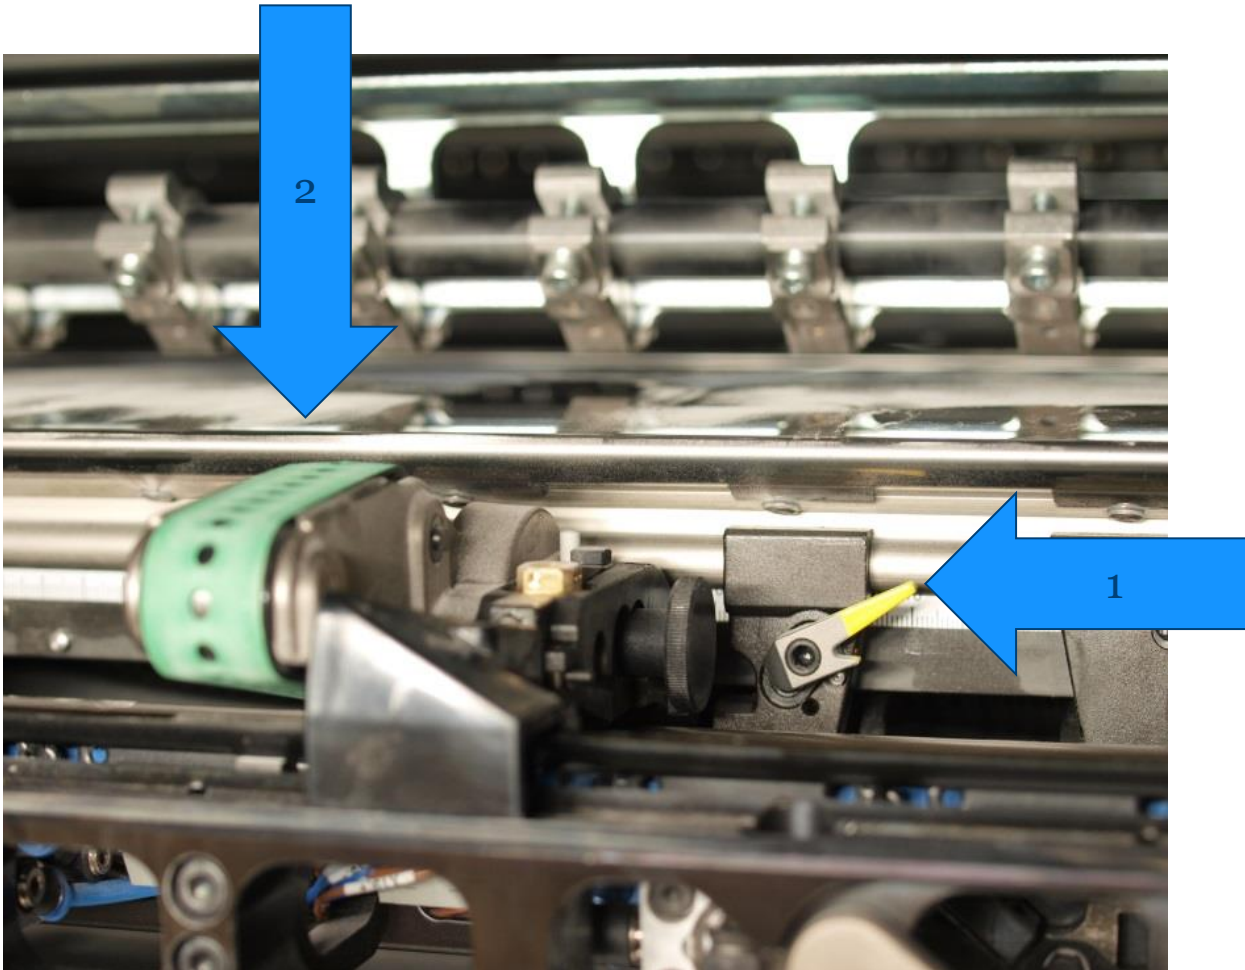

Easy adjustment –
1 hour reduced waiting time due to direct work and turn

1 h
less waiting for dry ink